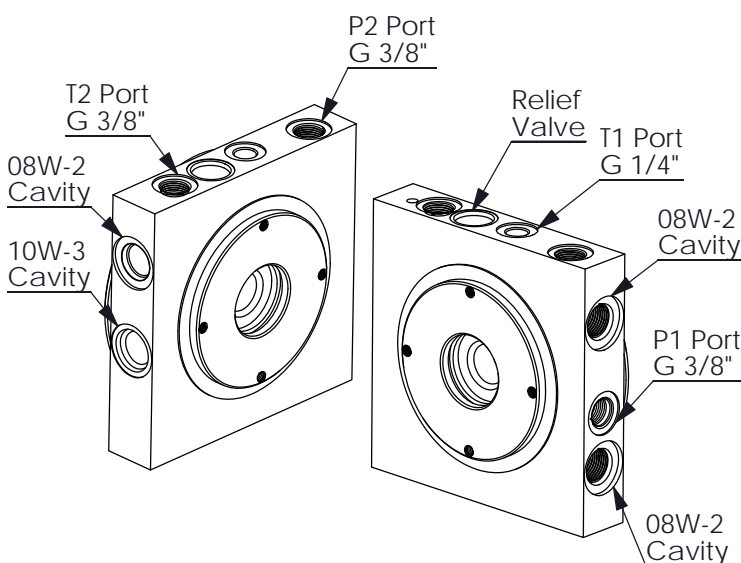

Dimensions	152 x152
-------------------	----------

W800552	
Ordering Code	
MATERIAL	
W	Steel
A	Aluminum
SERIES	
85	Double-Pumps
POWER	
A	A.C. Motor
D	D.C. Motor
AB	B14 Frame Standard AC Motor
BT	Belt Transmission
AN	NEMA Frame Standard AC motor

Note :
P-type pumps are designed to WINNER Hydraulic Power Pack pumps.
(See the "P-Type Hydraulic Gear Pumps" page.)

Unit:mm

* If you need a custom design. Please contact us.

Dimensions	152 x 152
-------------------	-----------

W800536-1	
Ordering Code	
MATERIAL	
W	Steel
A	Aluminum
SERIES	
87	Standard
POWER	
A	A.C. Motor
D	D.C. Motor
AB	B14 Frame Standard AC Motor
BT	Belt Transmission
AN	NEMA Frame Standard AC motor

Note :
P-type pumps are designed to WINNER Hydraulic Power Pack pumps.
(See the "P-Type Hydraulic Gear Pumps" page.)