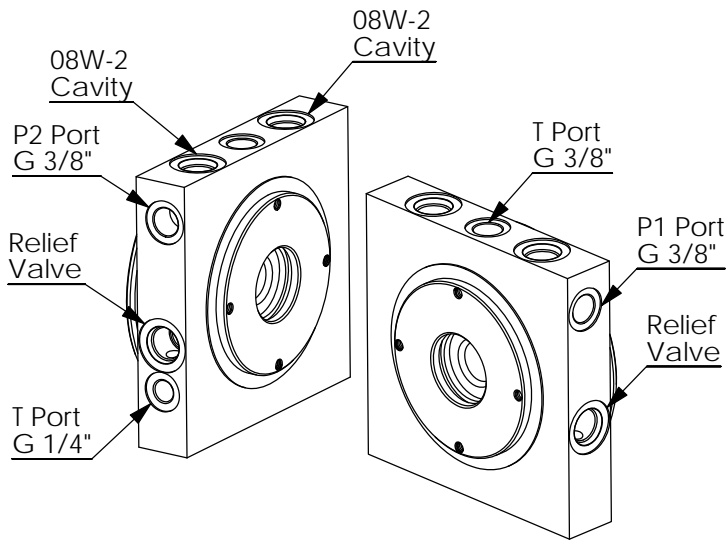

Dimensions	152 x152
-------------------	----------

W800552	
Ordering Code	
MATERIAL	
W	Steel
A	Aluminum
SERIES	
85	Double-Pumps
POWER	
A	A.C. Motor
D	D.C. Motor
AB	B14 Frame Standard AC Motor
BT	Belt Transmission
AN	NEMA Frame Standard AC motor

Note :
P-type pumps are designed to WINNER Hydraulic Power Pack pumps.
(See the "P-Type Hydraulic Gear Pumps" page.)

Unit:mm

* If you need a custom design. Please contact us.

Dimensions	152 x 152
-------------------	-----------

W800536-1	
Ordering Code	
MATERIAL	
W	Steel
A	Aluminum
SERIES	
87	Standard
POWER	
A	A.C. Motor
D	D.C. Motor
AB	B14 Frame Standard AC Motor
BT	Belt Transmission
AN	NEMA Frame Standard AC motor

Note :
P-type pumps are designed to WINNER Hydraulic Power Pack pumps.
(See the "P-Type Hydraulic Gear Pumps" page.)